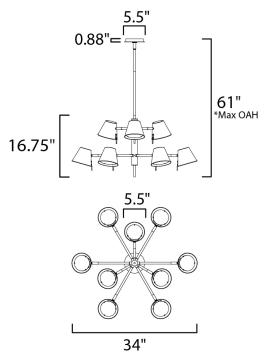

MEASUREMENTS

DIMENSION : 34" L x 34" W x 16.75" H
 MAX OAH : 61" OAH
 CANOPY : 5.5" W 5.5" L
 HANGING WEIGHT : 11.242 lb

LAMPING

INPUT VOLTAGE : 120V
 LUMENS : 4,800 Rated (4,000 Del.)
 BULB : 9 x 6W LED AC Integrated , 54W Total
 BULB INCLUDED : (Integrated)
 DIMMABLE :
 CRI : 90 CRI
 COLOR_TEMP : 3000K
 LIGHTING_DIRECTION : Directional